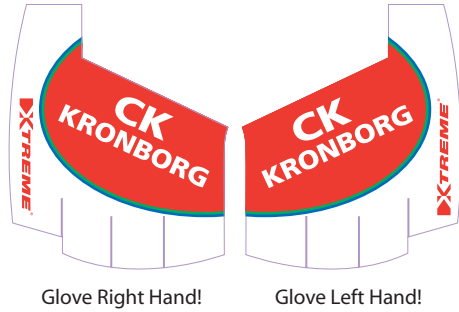

- Knee warmers :
-  Pantone Q Mimaki
- Leg warmers :
-  Solid Black
- Flat Lock Stitchings :
-  Red

Arm Warmer Right Arm!

Arm Warmer Left Arm!