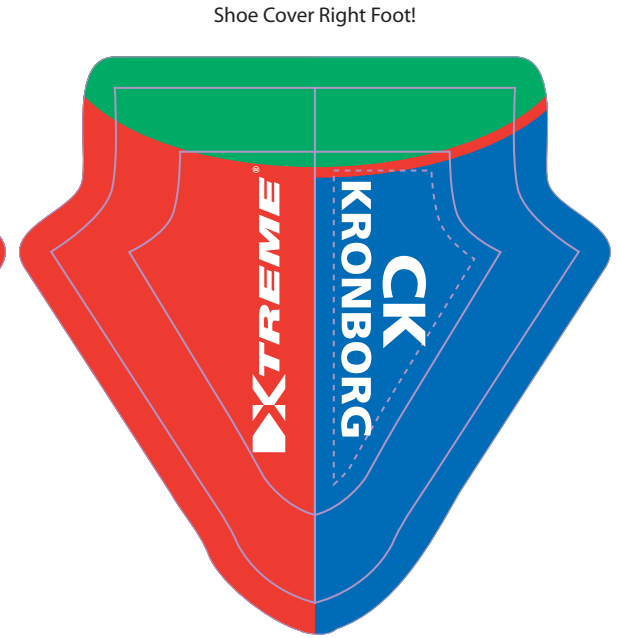

-  Pantone Red 032 Q
-  Pantone 354 Q
-  Pantone 293 Q
-  Pantone Q Mimaki
-  Pantone Q Mimaki
-  Pantone Q Mimaki

-  Pantone Q Mimaki
-  Pantone Q Mimaki
-  Pantone Q Mimaki
-  Pantone Q Mimaki
-  Pantone Q Mimaki
-  Pantone Q Mimaki

- Knee warmers :
-  Pantone Q Mimaki
- Leg warmers :
-  Solid Black
- Flat Lock Stitchings :
-  Red

Arm Warmer Right Arm!

Arm Warmer Left Arm!