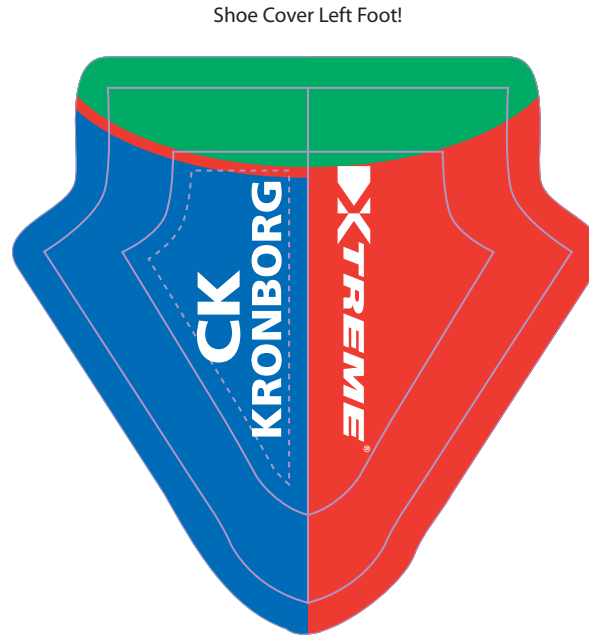

-  Pantone Red 032 Q
-  Pantone 354 Q
-  Pantone 293 Q
-  Pantone Q Mimaki
-  Pantone Q Mimaki
-  Pantone Q Mimaki

-  Pantone Q Mimaki
-  Pantone Q Mimaki
-  Pantone Q Mimaki
-  Pantone Q Mimaki
-  Pantone Q Mimaki
-  Pantone Q Mimaki

- Knee warmers :
-  Pantone Q Mimaki
- Leg warmers :
-  Solid Black
- Flat Lock Stitchings :
-  Red

Arm Warmer Right Arm!

Arm Warmer Left Arm!